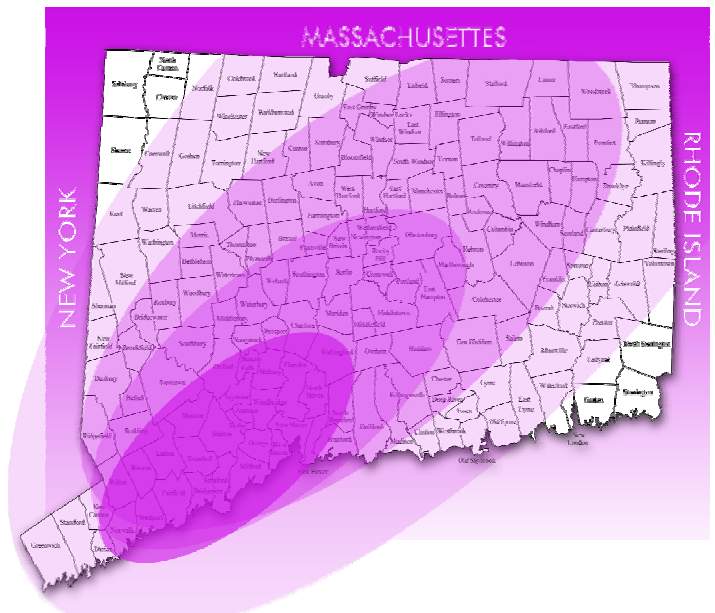

Rates for Radio Ads

$8.00*
15 second spot
per program

OR

$16.00*
30 second spot
per program

**Minimum purchase:
4 weeks of ad spots**

*Production Fee included